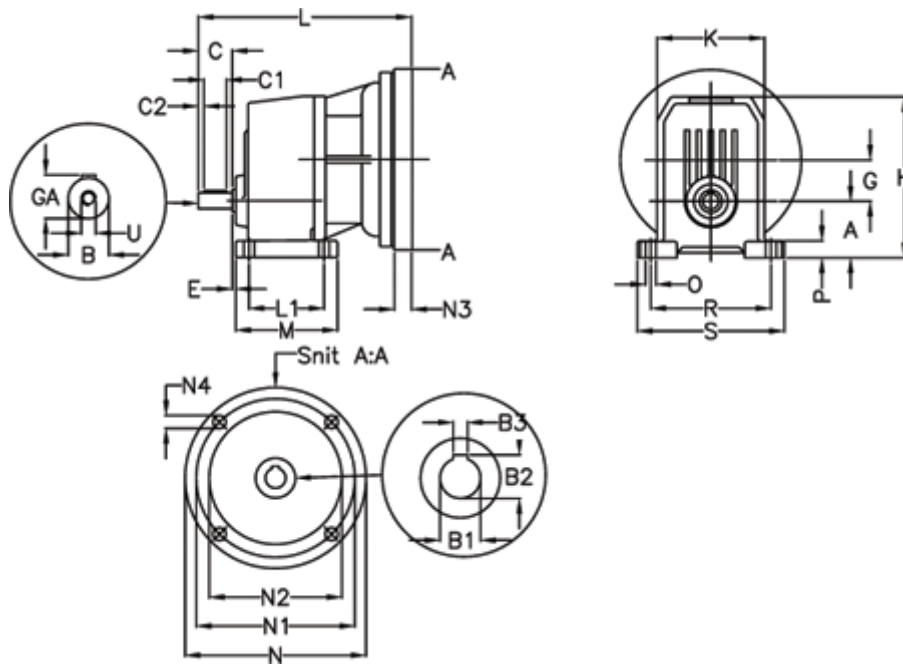

Article number: 40550500181255

Description: Single Stage Helical Gear
S 501-1,8-P160B5

Measures

A = 82	E = 25.5	M = 190.0	R = 225
B = 38	F = 10x8x60	N = 350	S = 270
B1 = 42	G = 73.5	N1 = 300	U = M12
B2 = 45.3	GA = 41.0	N2 = 250	
B3 = 12	H = 278.5	N3 = 23	
C = 80	K = 185	N4 = 18	
C1 = 60	L = 431	O = 18	
C2 = 10	L1 = 145.0	P = 25.0	